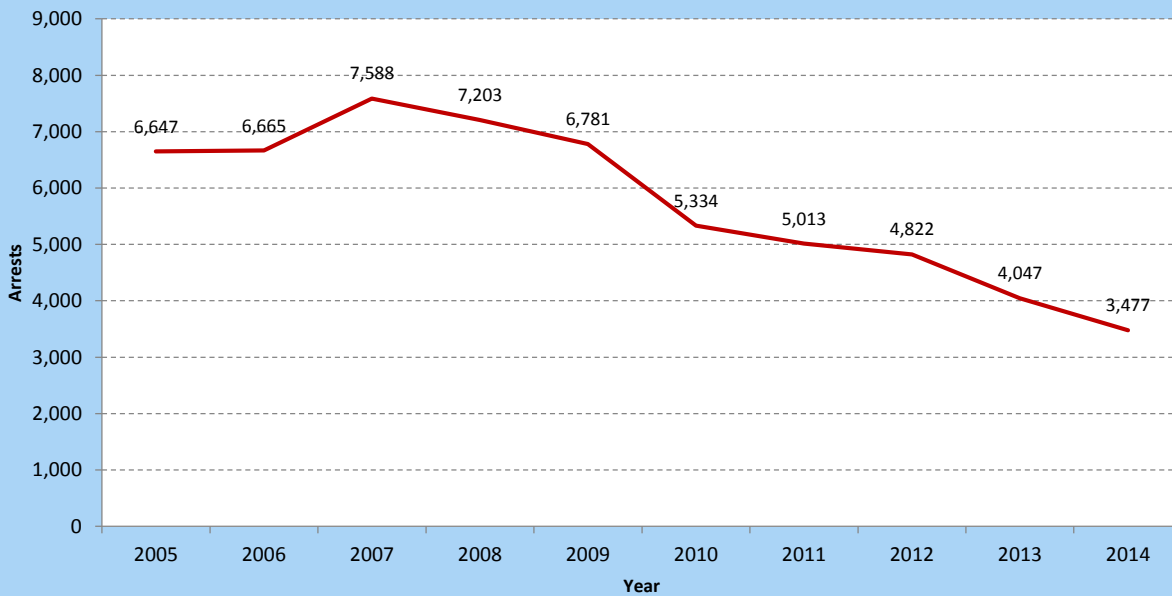

Bernalillo County Annual Total Alcohol-Related Crash Deaths, 2005-2014

Bernalillo County Annual DWI Arrests

Fatality counts are preliminary counts for Bernalillo County from the Traffic Safety Bureau, NM Department of Transportation, as of 3/26/15

DWI arrest counts are for county totals from the Motor Vehicle Division DWI Citation Tracking System as of January, 2015

2014 arrest total is estimated from total for December 2013 through November 2014