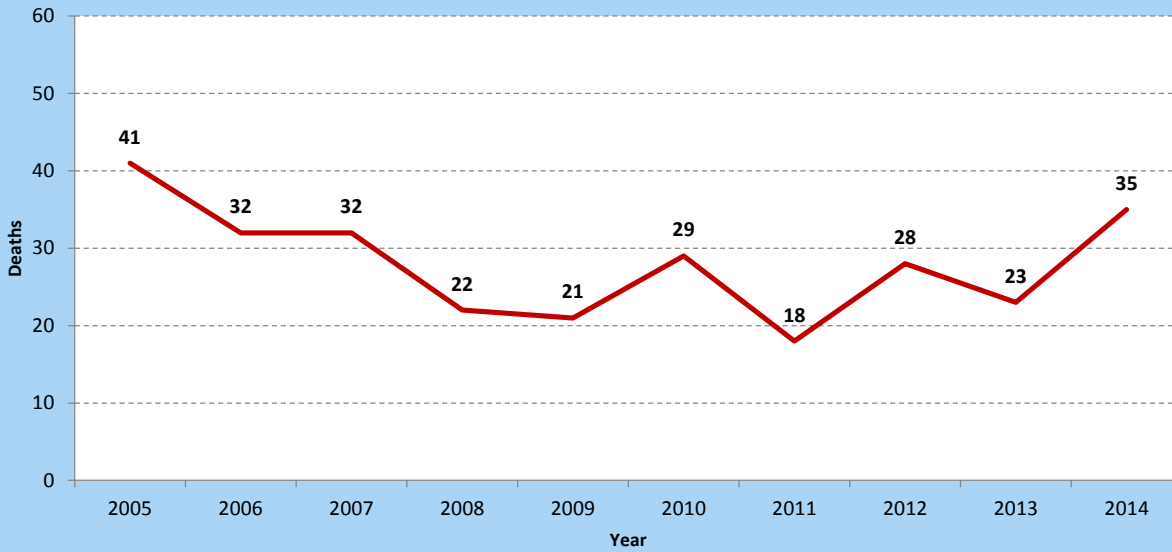

Bernalillo County Annual Total Alcohol-Related Crash Deaths, 2005-2014

Bernalillo County Annual DWI Arrests

Fatality counts are preliminary counts for Bernalillo County from the Traffic Safety Bureau, NM Department of Transportation, as of 3/26/15

DWI arrest counts are for county totals from the Motor Vehicle Division DWI Citation Tracking System as of January, 2015

2014 arrest total is estimated from total for December 2013 through November 2014